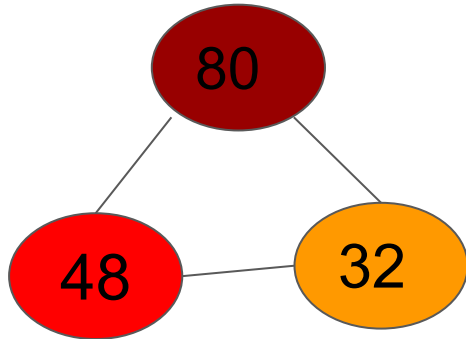

Aimee's numicon slides

40

²⁴ 26/2/24 walt: Use adding and subtracting facts of 10 with
¹⁶ larger multiples of 10

Aimee's sushi and boba shop

Food

- Teriyaki chicken sushi. \$10.00 a tray
Salmon and salad sushi \$13.70 a tray
- Teriyaki chicken stuffed dumpling
large =\$10.00 medium=\$8.75
Small=\$6.20