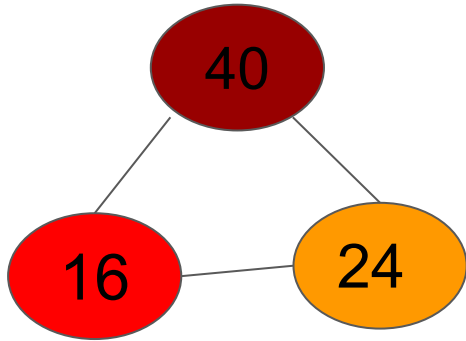

Aimee's numicon slides

40

²⁴ 26/2/24 walt: Use adding and subtracting facts of 10 with
¹⁶ larger multiples of 10

Aimee's sushi and boba shop

Food

- Teriyaki chicken sushi. \$10.00 a tray
Salmon and salad sushi \$13.70 a tray
- Teriyaki chicken stuffed dumpling
large =\$10.00 medium=\$8.75
Small=\$6.20